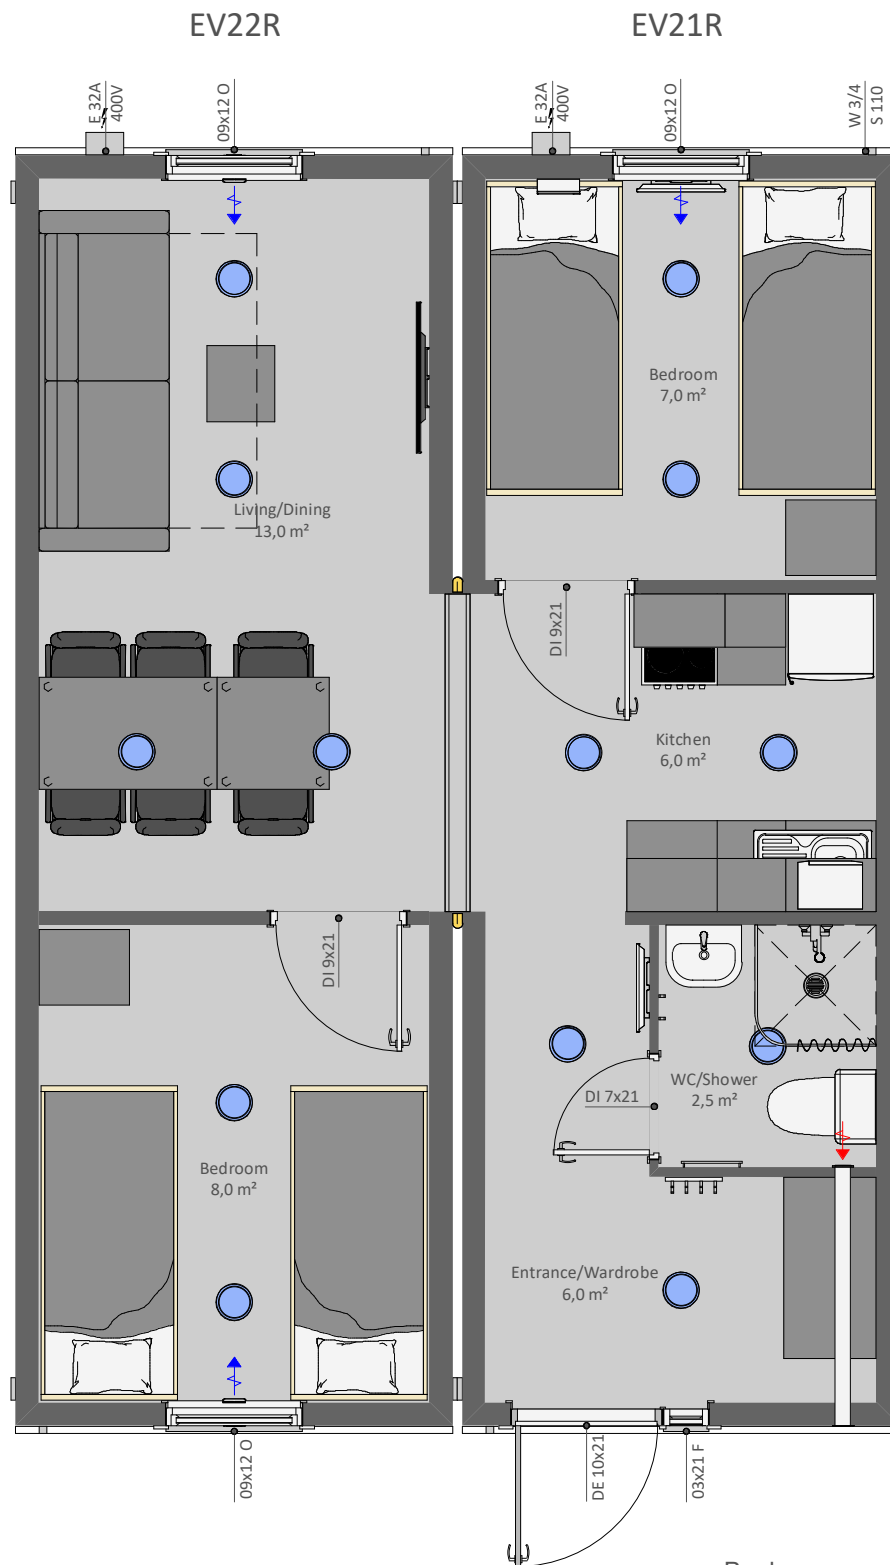

# EV2R Set

EV2R is a set of EVAC modules that form one 42,5m<sup>2</sup> apartment which has two bedrooms, living/dining room, kitchen, WC/Shower and entrance/wardrobe room. The apartment can be built into a campus building together with our other EVAC and site hut modules