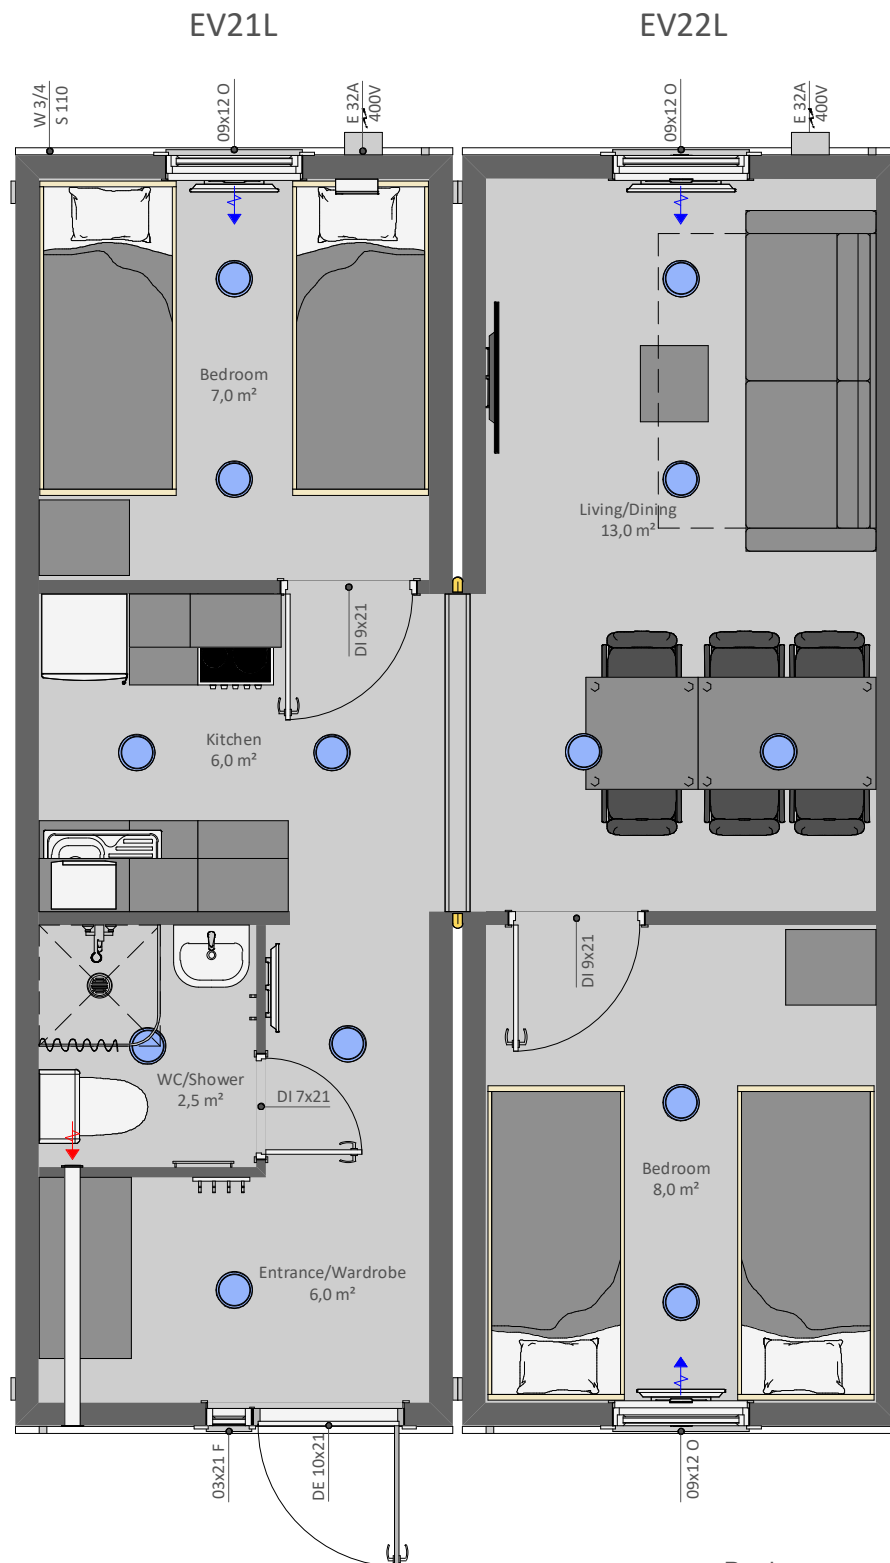

EV2L Set

Producer:

EV2L is a set of EVAC modules that form one 42,5m² apartment which has two bedrooms, living/dining room, kitchen, WC/Shower and entrance/wardrobe room. The apartment can be built into a campus building together with our other EVAC and site hut modules