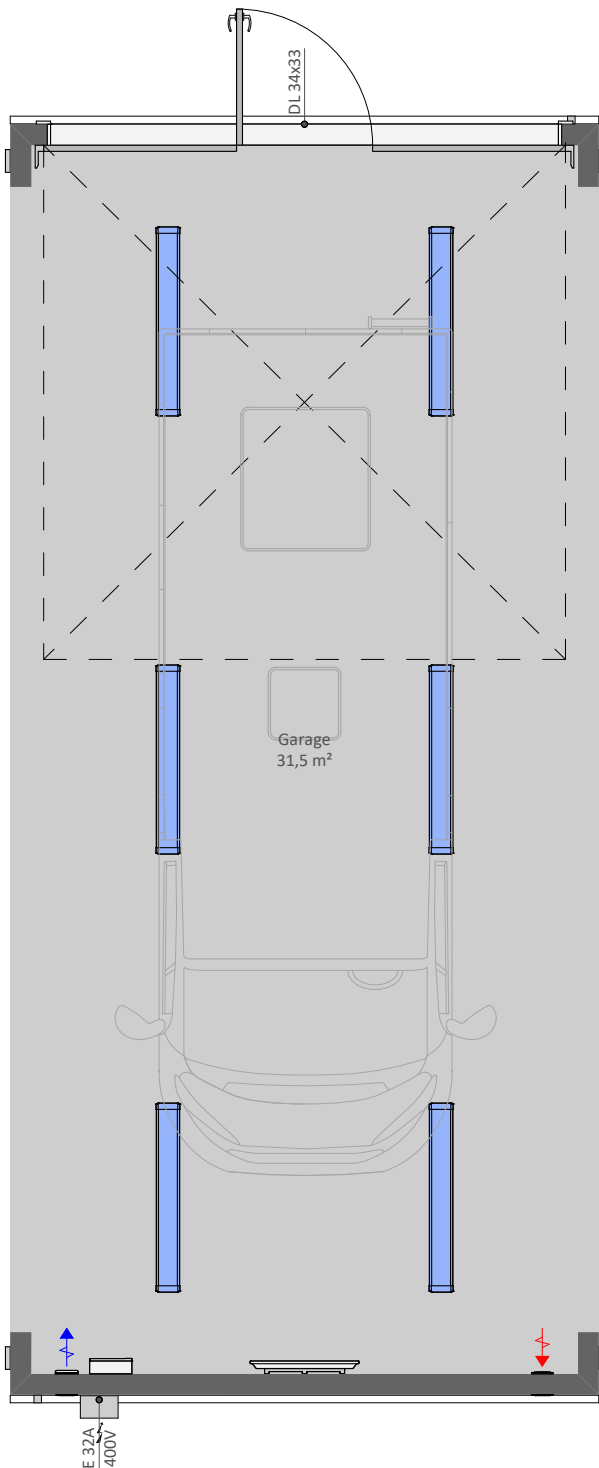

## PRODUCT SPECIFICATION:

Building area	32,7 m <sup>2</sup>
Total area, of which	31,5 m <sup>2</sup>
- Garage	31,5 m <sup>2</sup>
Transportation measures	3950 x 8570 x 4100 mm
Inside Measures	3620 x 8120 x 3500 mm
Weight	ca` 4600 kg
Roof angle	1:60

## INCLUDING:

C01 - Galvanized steel profile frame, liftable with forklift and crane  
All components shown in the drawing (except the vehicles shown as an illustration in grayscale):

In addition:

- Heavy-duty floor construction
- Heavy-duty and chemical-resistant floor covering

## AVAILABLE AS ADD ON PRODUCTS:

H50 - Heat Pump/Air Conditioning (Air-Air)

V35 - Wall fan OUT-100/IN-100 with heat recovery

E10 - Electrical connection cable 32A when campus building

- Passdoor for overhead door
- Opening automation with remote control for overhead door
- External connections when campus building
- Internal connections when campus building