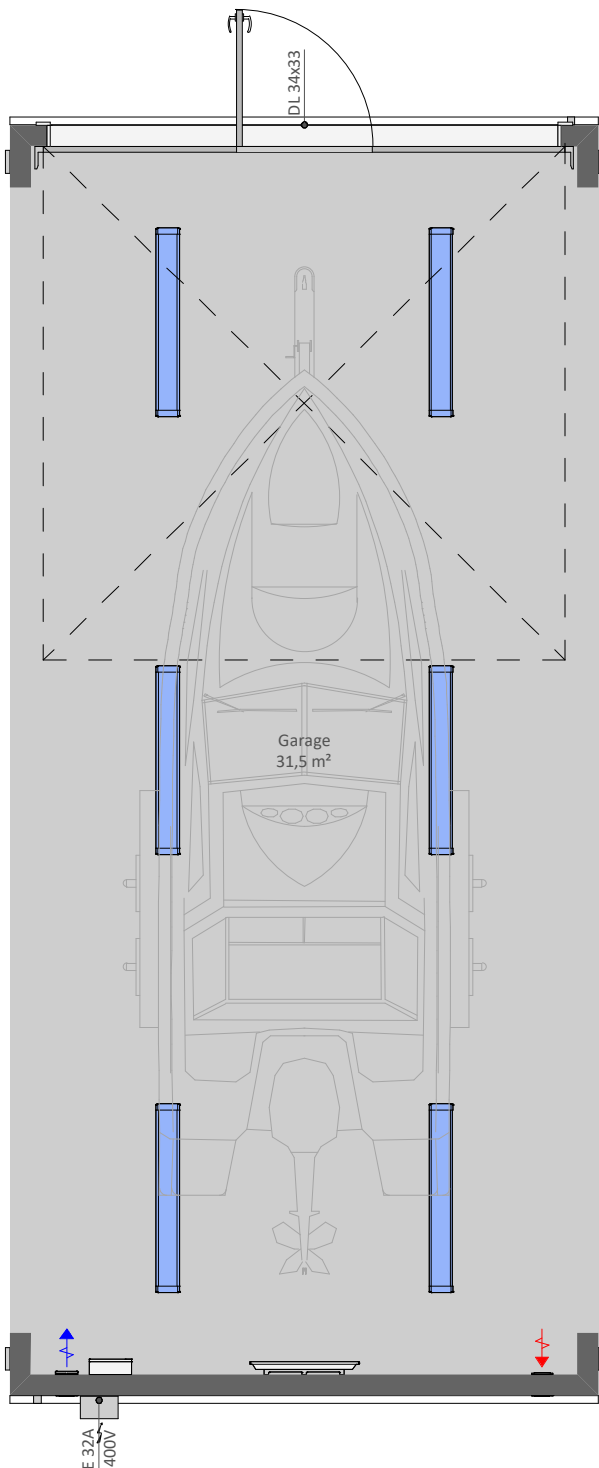

GA00W

GA00W is a single open space wide garage module without walls on the long sides, can be connected to other our site hut and garage modules

PRODUCT SPECIFICATION:

Building area	32,7 m ²
Total area, of which	31,5 m ²
- Garage	31,5 m ²
Transportation measures	3950 x 8570 x 3000 mm
Inside Measures	3620 x 8120 x 2400 mm
Weight	ca' 4300 kg
Roof angle	1:60

INCLUDING:

C01 - Galvanized steel profile frame, liftable with forklift and crane
All components shown in the drawing (except the vehicles shown as an illustration in grayscale):

In addition:

- Heavy-duty floor construction
- Heavy-duty and chemical-resistant floor covering

AVAILABLE AS ADD ON PRODUCTS:

H50 - Heat Pump/Air Conditioning (Air-Air)

V35 - Wall fan OUT-100/IN-100 with heat recovery

E10 - Electrical connection cable 32A when campus building

- Passdoor for overhead door
- Opening automation with remote control for overhead door
- External connections when campus building
- Internal connections when campus building