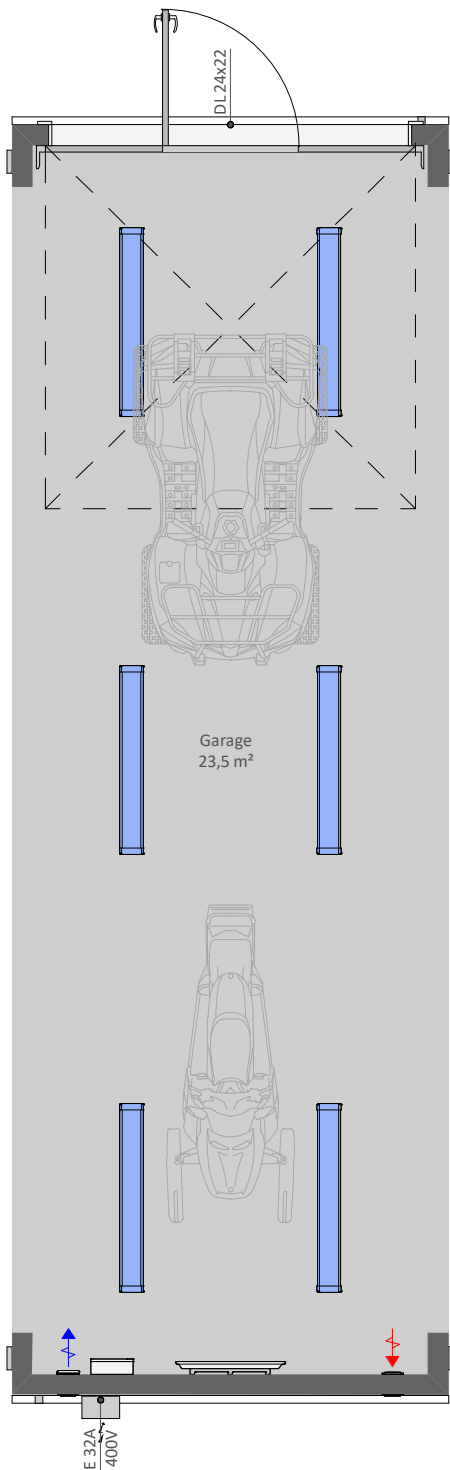

GA00

GA00 is a single open space garage module without walls on the long sides, can be connected to other our site hut and garage modules

PRODUCT SPECIFICATION:

Building area	24,3 m ²
Total area, of which	23,5 m ²
- Garage	23,5 m ²
Transportation measures	2950 x 8570 x 3000 mm
Inside Measures	2620 x 8120 x 2400 mm
Weight	ca' 4000 kg
Roof angle	1:60

INCLUDING:

C01 - Galvanized steel profile frame, liftable with forklift and crane
All components shown in the drawing (except the vehicles shown as an illustration in grayscale).

In addition:

- Heavy-duty floor construction
- Heavy-duty and chemical-resistant floor covering

AVAILABLE AS ADD ON PRODUCTS:

- H50 - Heat Pump/Air Conditioning (Air-Air)
- V35 - Wall fan OUT-100/IN-100 with heat recovery
- E10 - Electrical connection cable 32A when campus building
- Passdoor for overhead door
- Opening automation with remote control for overhead door
- External connections when campus building
- Internal connections when campus building