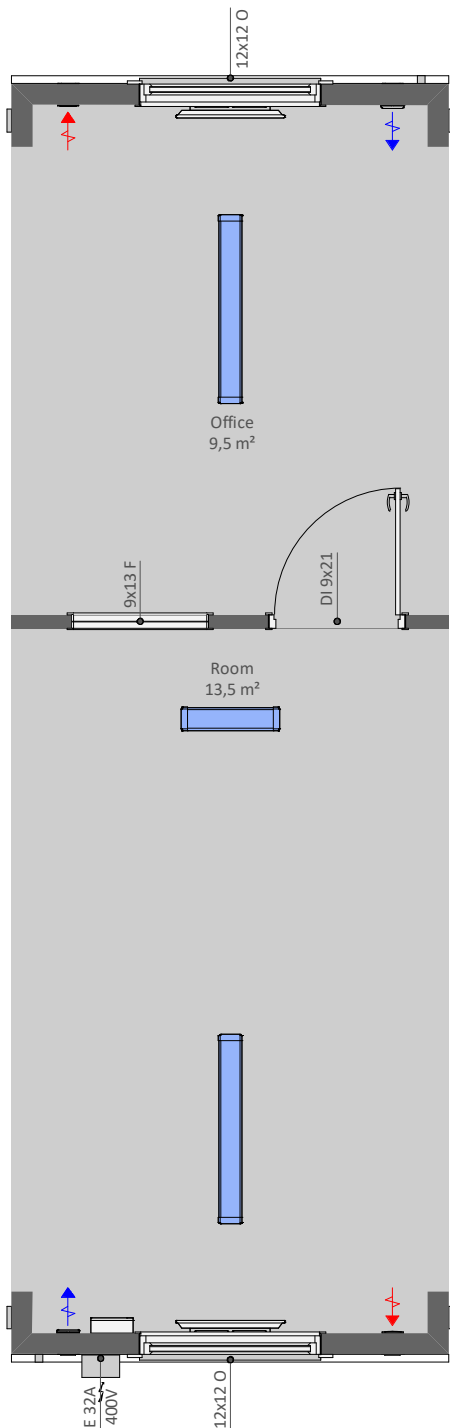

K01G1D1

K01G1D1 is a open space office module with one office room, without walls on the long sides

PRODUCT SPECIFICATION:

Building area	24,3 m ²
Total area, of which	23,0 m ²
- Room	13,5 m ²
- Office	9,5 m ²
Transportation measures	2950 x 8570 x 3000 mm
Inside Measures	2620 x 8120 x 2400 mm
Weight	ca' 4100 kg
Roof angle	1:60

INCLUDING:

C01 - Galvanized steel profile frame, liftable with forklift and crane
All components shown in the drawing

AVAILABLE AS ADD ON PRODUCTS:

- S05 - Window grid 1200x1200 mm
- S18 - Venetian blind 1200x1200 mm
- S25 - SmartLock for doors
- H50 - Heat Pump/Air Conditioning (Air-Air)
- V35 - Wall fan OUT-100/IN-100 with heat recovery
- E10 - Electrical connection cable 32A when campus building
- External connections when campus building
- Internal connections when campus building