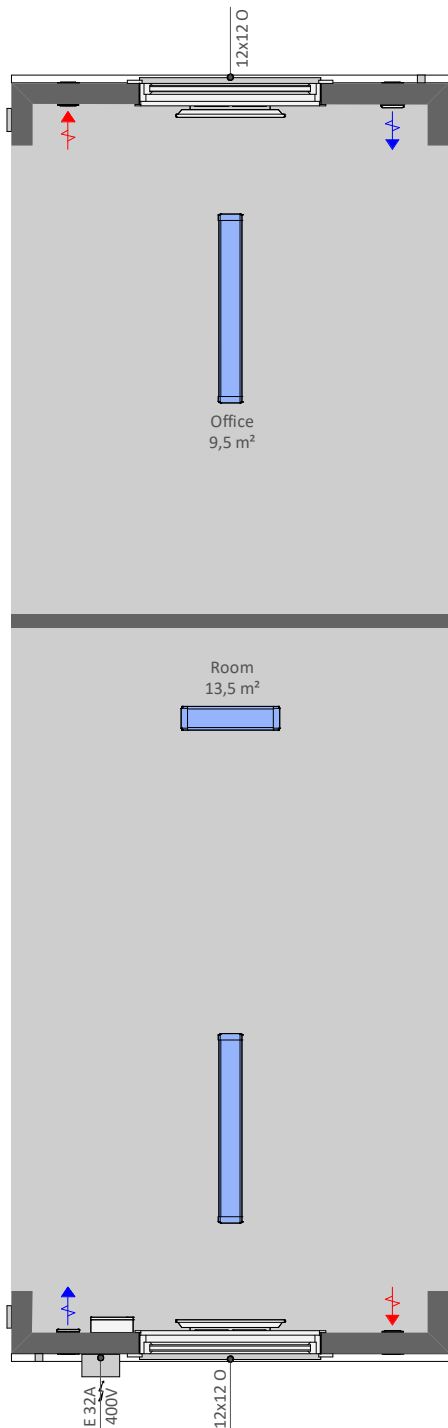

K01

K01 is a open space office module with one office room, without walls on the long sides

PRODUCT SPECIFICATION:

Building area	24,3 m ²
Total area, of which	23,0 m ²
- Room	13,5 m ²
- Office	9,5 m ²
Transportation measures	2950 x 8570 x 3000 mm
Inside Measures	2620 x 8120 x 2400 mm
Weight	ca' 4100 kg
Roof angle	1:60

INCLUDING:

C01 - Galvanized steel profile frame, liftable with forklift and crane
All components shown in the drawing

AVAILABLE AS ADD ON PRODUCTS:

- S05 - Window grid 1200x1200 mm
- S18 - Venetian blind 1200x1200 mm
- H50 - Heat Pump/Air Conditioning (Air-Air)
- V35 - Wall fan OUT-100/IN-100 with heat recovery
- E10 - Electrical connection cable 32A when campus building
- External connections when campus building
- Internal connections when campus building