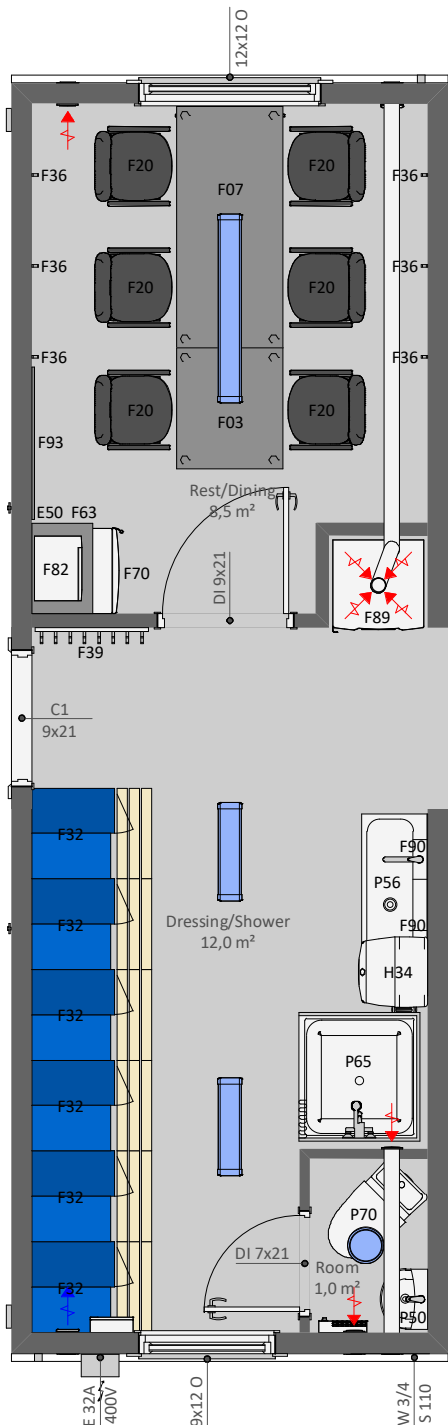

# OMT6DW

**OMT6DW** is a functional personnel module with a washing, dressing room, WC, a rest and dining room for **6 persons**

## PRODUCT SPECIFICATION:

Building area	24,3 m <sup>2</sup>
Total area, of which	21,5 m <sup>2</sup>
- Dressing/Shower	12,0 m <sup>2</sup>
- WC	1,0 m <sup>2</sup>
- Rest/Dining	8,5 m <sup>2</sup>
Transportation measures	2950 x 8570 x 3000 mm
Inside Measures	2620 x 8120 x 2400 mm
Weight	ca' 5400 kg
Roof angle	1:60

## INCLUDING:

- C01 - Galvanized steel profile frame, liftable with forklift and crane
- F03 - Dining table for 2 persons
- F07 - Dining table for 4 persons
- F20 - Chair customer/dining
- F32 - Clothes lockers, separated sections for clean and soiled clothes
- F36 - Clothes hanger hook 1 pc on wall
- F39 - Clothes hanger hooks 8 pc on wall
- F63 - Shelf on wall
- F70 - Fridge size S
- F82 - Microwave oven
- F89 - Clothes dryer cabinet
- F90 - Mirror on wall
- F93 - Noteboard on wall
- E50 - Timer socket 0-120 min
- P50 - Ceramic basin with mixer
- P56 - Stainless sink with mixers for 2 persons
- P65 - Shower cabin with mixer, shower lift and curtain
- P70 - Toilet seat and toilet paper roll holder
- H34 - Water heater 50 L (drainable)

## AVAILABLE AS ADD ON PRODUCTS:

- CEWB - Long side wall opening element B (filling element)
- CEWC1 - Long side wall opening element C1 (without door leaf)
- CEWC2 - Long side wall opening element C2 (with ext. door leaf)
- CEWC3 - Long side wall opening element C3 (with int. door leaf)
- CEWC4 - Long side wall opening element C4 (with remov. fill. elem.)
- S22 - Locking bar for external door
- S25 - SmartLock for doors
- S02 - Window grid 900x1200 mm
- S05 - Window grid 1200x1200 mm
- S14 - Venetian blind 900x1200 mm
- S18 - Venetian blind 1200x1200 mm
- H50 - Heat Pump/Air Conditioning (Air-Air)
- V35 - Wall fan OUT-100/IN-100 with heat recovery
- E10 - Electrical connection cable 32A when campus building
- External connections when campus building
- Internal connections when campus building